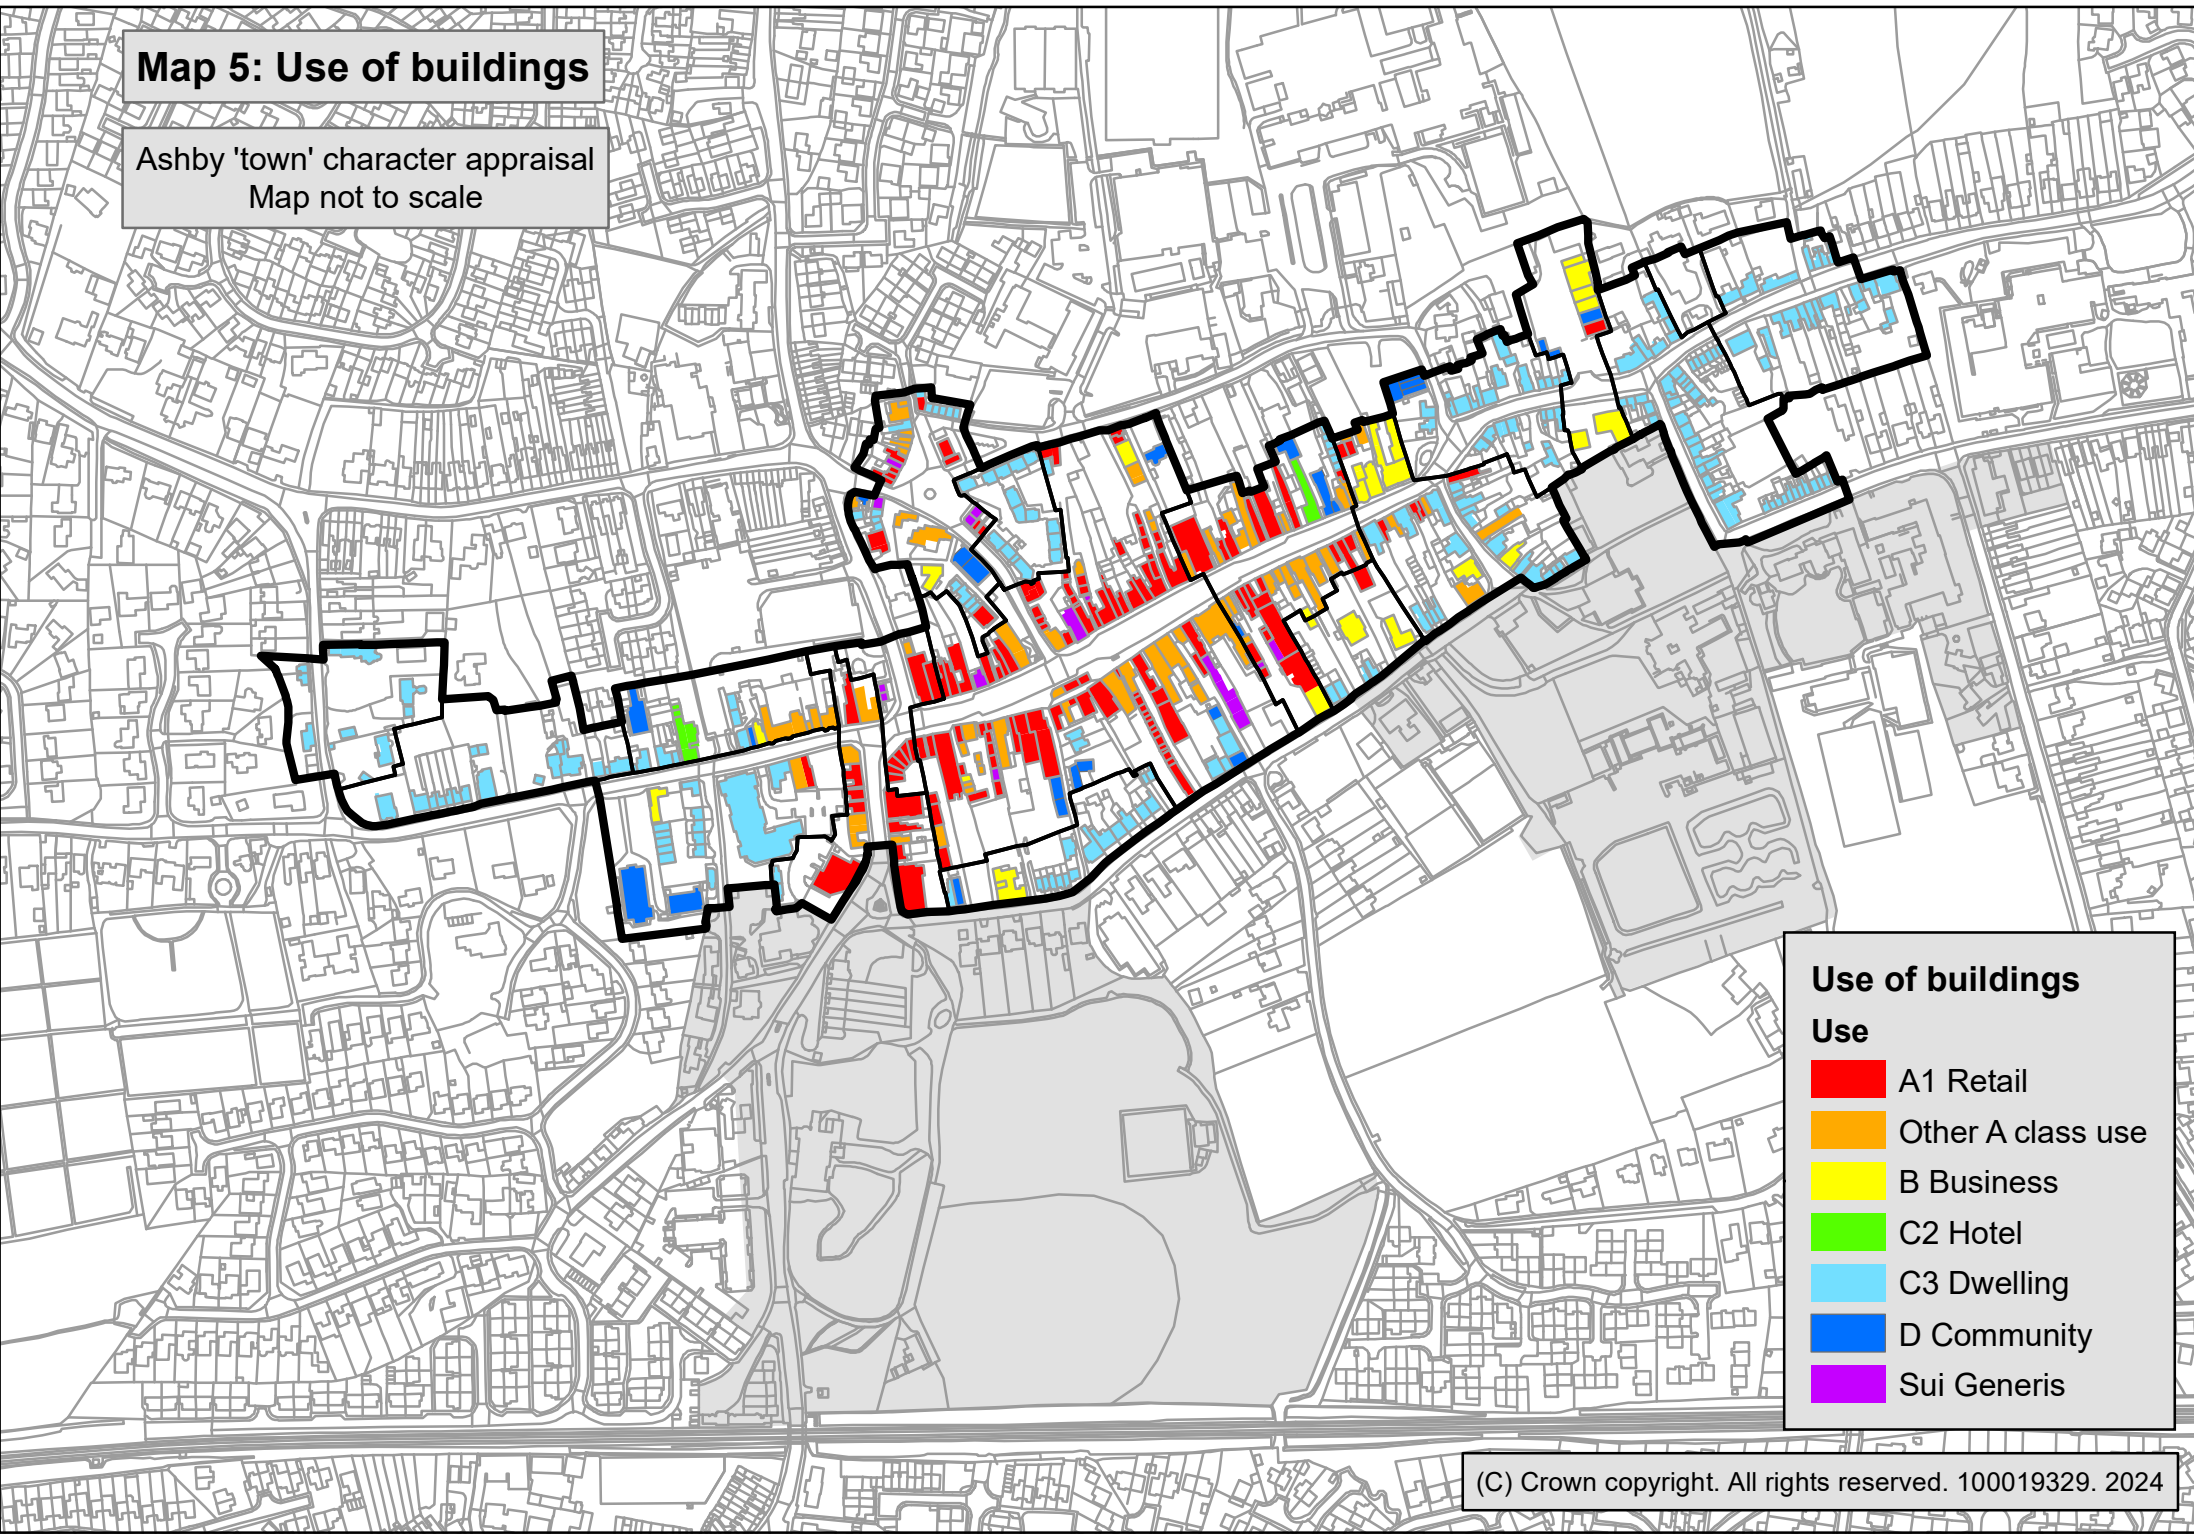

Map 4: Age of buildings

Ashby 'town' character appraisal
Map not to scale

Age of buildings
Age

- Late Victorian
- Selected modern

Map 5: Use of buildings

Ashby 'town' character appraisal
Map not to scale

Map 6: Indicative heights

Ashby 'town' character appraisal
Map not to scale

Indicative heights

Height

- 1 storey
- 1.5 storeys
- 2 storeys
- 2.5 storeys
- 3 storeys
- Unidentified

Map 7: Walling materials

Ashby 'town' character appraisal
Map not to scale

Walling materials

Wall

- Red brick
- Painted brick
- Other brick
- Render
- Half render
- Stone
- Non traditional

Map 8: Roofing materials

Ashby 'town' character appraisal
Map not to scale

Roofing materials

Roof

- Plain tile
- Slate
- Other traditional
- Non trad

Map 9: Condition of buildings

Ashby 'town' character appraisal
Map not to scale